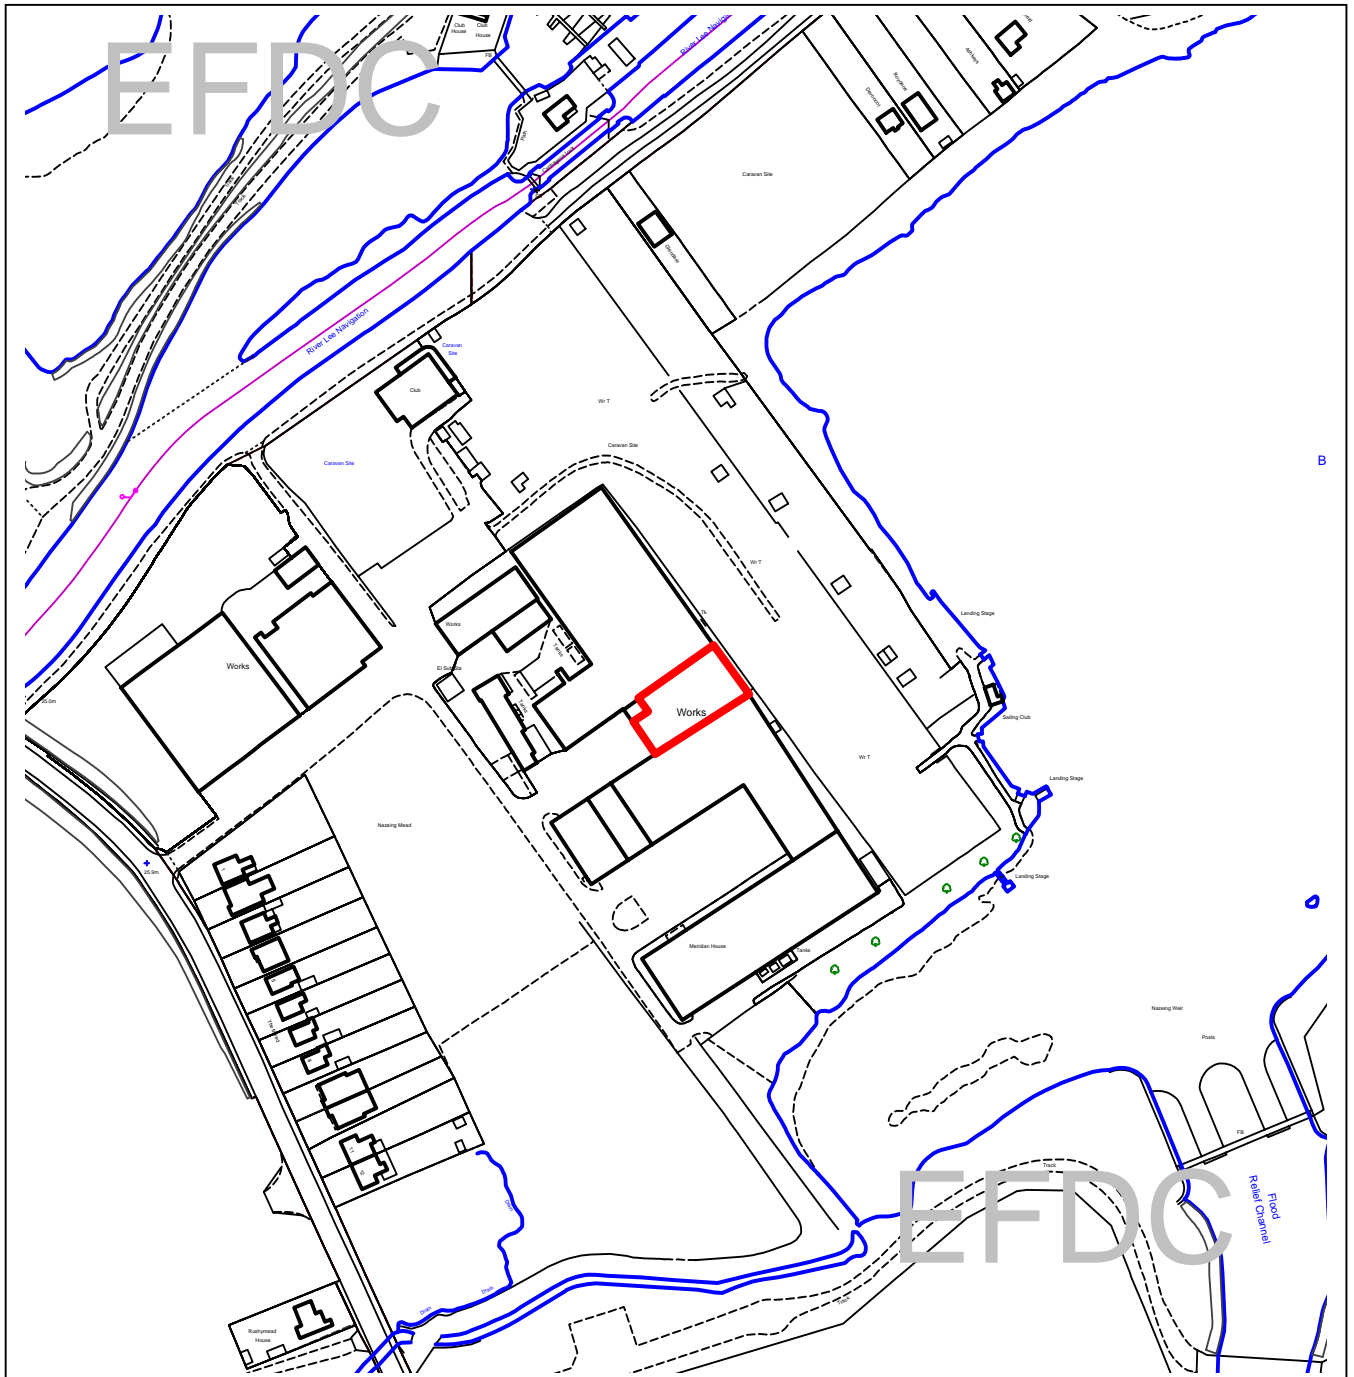

Epping Forest District Council

Area Planning Sub-Committee West

The material contained in this plot has been reproduced from an Ordnance Survey map with the permission of the Controller of Her Majesty's Stationery. (c) Crown Copyright. Unauthorised reproduction infringes Crown Copyright and may lead to prosecution or civil proceedings.

EFDC licence No.100018534

Agenda Item Number:

Application Number: EPF/1622/09

Site Name: Nazeing Glass Works Ltd, Nazeing New Road, Nazeing, EN10 6SU

Scale of Plot: 1/2500